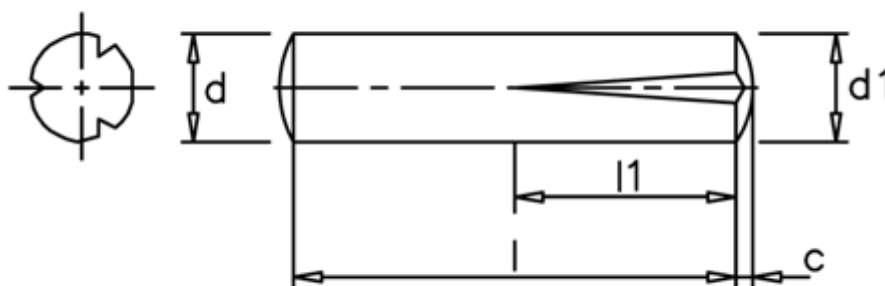

Data Sheet

Article number: 080222101

Description: KLEE Slotted pin S2 2x10
Stainless 1.4305

Measures

c	= 0,3
d	= 2.0
d1	= 2.15
l1	= 1/2 l
Length	= 10